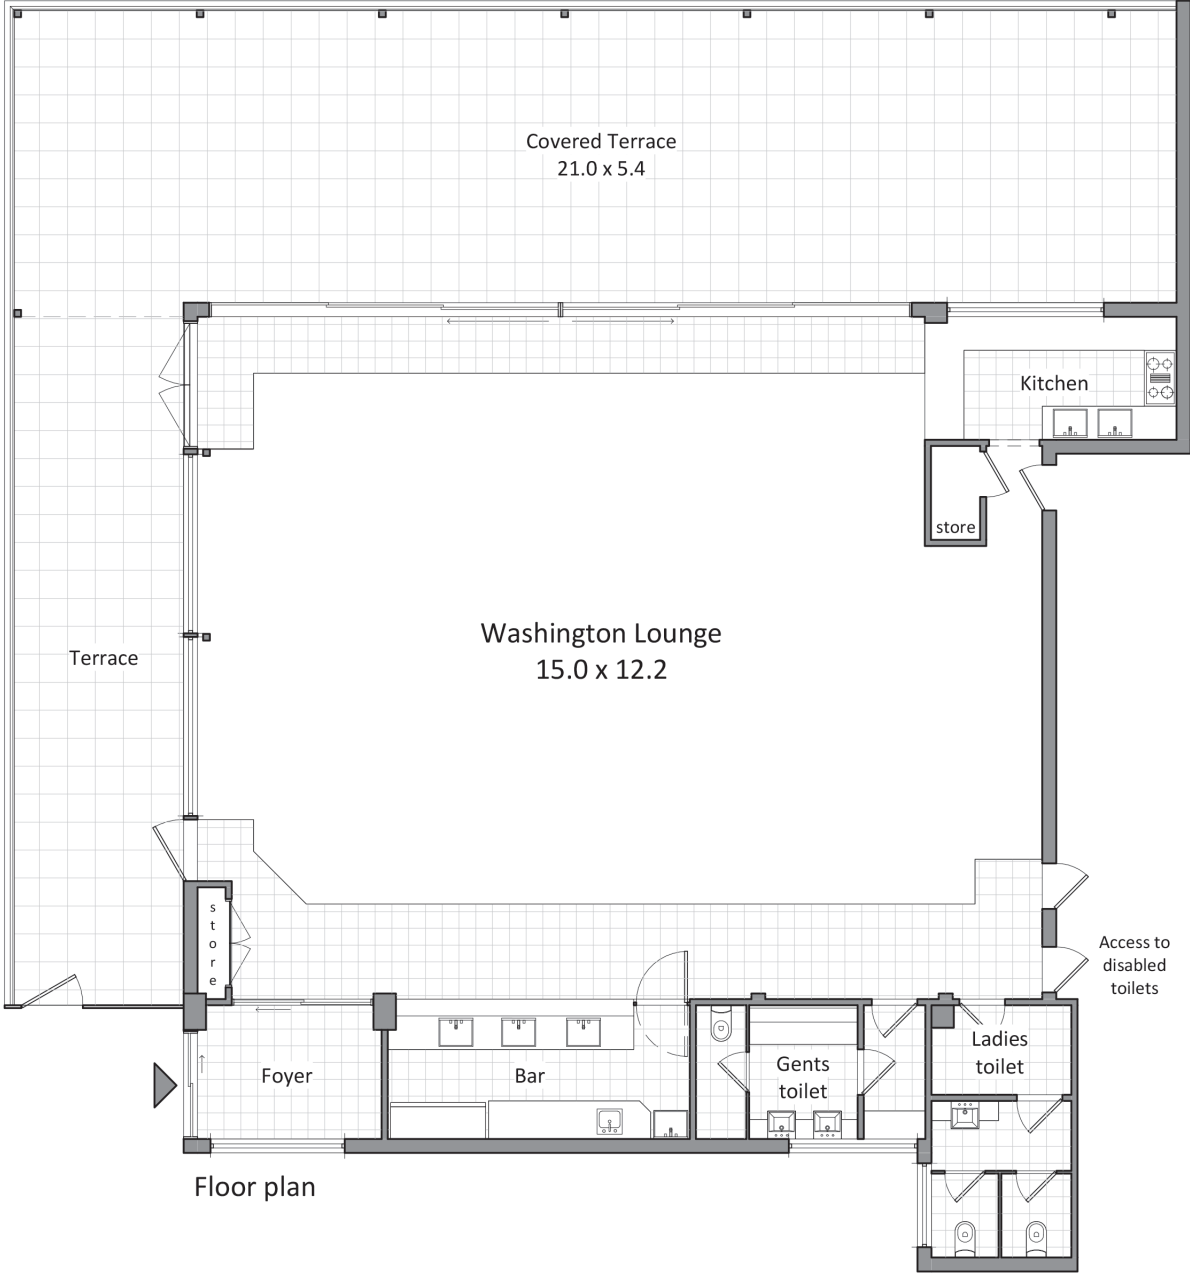

Washington *Lounge*

Floor plan